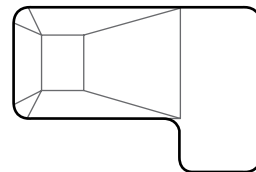

We have provided some shapes below as a guideline, that are available in different sizes. As well, if desired you can also create your own custom shape that is entirely unique.

GEMINI

LAZY L - ROUND
2' Radius

CELEBRITY

FULL L
2' Radius

GRECIAN

HUMPBACK
KIDNEY

HUMPBACK
HAVEN

KIDNEY

LAZY L
2' Radius

RECTANGLE
6" Radius