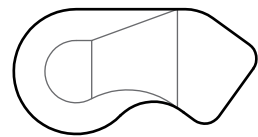

POOL SHAPES

Choosing the best design or style of swimming pool in your home is usually dependent on the best shapes that will suit the location as well as how many members of the family will swim and enjoy the space.

We have provided some shapes below as a guideline, that are available in different sizes. As well, if desired you can also create your own custom shape that is entirely unique.

GEMINI

LAZY L - ROUND
2' Radius

CELEBRITY

FULL L
2' Radius

GRECIAN

HUMPBACK
KIDNEY

HUMPBACK
HAVEN

KIDNEY

LAZY L
2' Radius

RECTANGLE
6" Radius