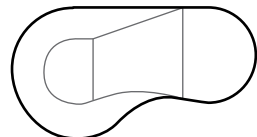

POOL SHAPES

Choosing the best design or style of swimming pool in your home is usually dependent on the best shapes that will suit the location as well as how many members of the family will swim and enjoy the space.

We have provided some shapes below as a guideline, that are available in different sizes. As well, if desired you can also create your own custom shape that is entirely unique.

GEMINI

LAZY L - ROUND
2' Radius

CELEBRITY

FULL L
2' Radius

GRECIAN

HUMPBACK
KIDNEY

HUMPBACK
HAVEN

KIDNEY

LAZY L
2' Radius

RECTANGLE
6" Radius