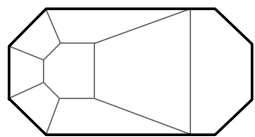

We have provided some shapes below as a guideline, that are available in different sizes. As well, if desired you can also create your own custom shape that is entirely unique.

GEMINI

LAZY L - ROUND
2' Radius

CELEBRITY

FULL L
2' Radius

GRECIAN

HUMPBACK
KIDNEY

HUMPBACK
HAVEN

KIDNEY

LAZY L
2' Radius

RECTANGLE
6" Radius