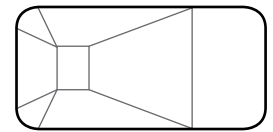

We have provided some shapes below as a guideline, that are available in different sizes. As well, if desired you can also create your own custom shape that is entirely unique.

GEMINI

LAZY L - ROUND
2' Radius

CELEBRITY

FULL L
2' Radius

GRECIAN

HUMPBACK
KIDNEY

HUMPBACK
HAVEN

KIDNEY

LAZY L
2' Radius

RECTANGLE
6" Radius

LAGOON

MAYAN

OCTAGON

MONTEREY

OVAL

LAZY L - OVAL
2' Radius

ODYSSEY

PATRICIAN
2' Radius